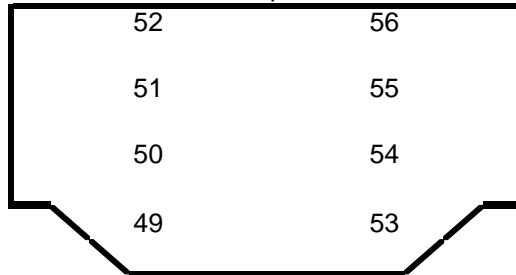

Diagonal back 575 w Source four 50 deg.