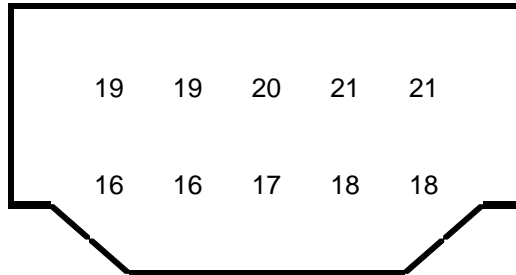

Blue Backs

R79 1k Colortran Fresnels

Red Top Wash

R26 1k Colortran Fresnels