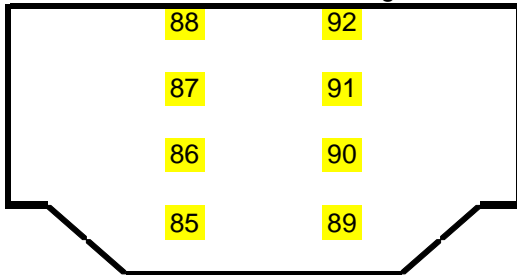

Front of House Wash

R119 Colortran 5/50 configured as 30 deg.

Amber Top Wash

R21 1k Colortran Fresnels

Scroller Units Scroller Strings

575 w Source four 36 deg.

Gobo front Gobo Top

575 w Source four 50 deg.

Full stage coverage:

19 degree source fours with I-Cue Units

Par washes

45 Red 46 Green
47 Blue 48 Amber

House lights 201 Dim 13

Work Lights 200 Dim 190,191,192

Stair Safety Lights 93 and 94

Projection Screen Tips 36