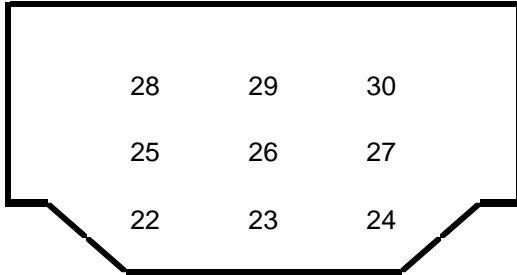

Front of House Wash

R119 Colortran 5/50 configured as 30 deg.

Amber Top Wash

R21 1k Colortran Fresnels

Scroller Units Scroller Strings

575 w Source four 36 deg.

Gobo front Gobo Top

575 w Source four 50 deg.

Full stage coverage:

19 degree source fours with I-Cue Units

Par washes

45 Red 46 Green
47 Blue 48 Amber

House lights 201 Dim 13

Work Lights 200 Dim 190,191,192

Stair Safety Lights 93 and 94

Projection Screen Tips 36